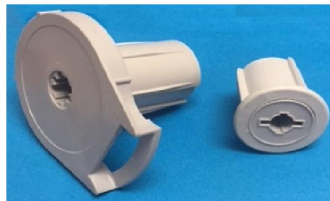

CASSETTE ROYAL 100

CODE	DESCRIPTION	PACKING
AL-CSROYA100-W AL-CSROYA100-IV AL-CSROYA100-AZ AL-CSROYA100-BZ 	Aluminum Cassette Royal 100 WHITE Aluminum Cassette Royal 100 IVORY Aluminum Cassette Royal 100 ANODIZED Aluminum Cassette Royal 100 BRONZE	4 Pc. x 19.20 Ft. 4 Pc. x 19.20 Ft. 4 Pc. x 19.20 Ft. 4 Pc. x 19.20 Ft. 76.8 Ft.X Box 4 Pc. x 5.85 m 23.4 m x Box
ROL-008-01W ROL-008-01IV ROL-008-01G ROL-008-01BZ 	Plastic End Cup for Cassette Royal 100 WHITE Plastic End Cup for Cassette Royal 100 IVORY Plastic End Cup for Cassette Royal 100 GREY Plastic End Cup for Cassette Royal 100 BRONZE * Included 6 screw.	50 Set x Bag 50 Set x Bag 50 Set x Bag 50 Set x Bag
ROL-BRACKET-06W ROL-BRACKET-06IV ROL-BRACKET-006 ROL-BRACKET-06BZ 	Wall & Ceiling Bracket Cassette Royal WHITE Wall & Ceiling Bracket Cassette Royal IVORY Wall & Ceiling Bracket Cassette Royal METAL Wall & Ceiling Bracket Cassette Royal BRONZE	50 Pc. x Bag 50 Pc. x Bag 50 Pc. x Bag 50 Pc. x Bag 250 Pc. x Box
ROL-END-P040 	Premium Control End Plug	100 Pc. x Bag

CODE	DESCRIPTION	PACKING
ROL-002-P04W	38 mm Control Set for 100 & 120 Cassette WHITE	100 Set x Box
ROL-002-P040	38 mm Control Set for 100 & 120 Cassette IVORY	100 Set x Box
ROL-002-P04GR	38 mm Control Set for 100 & 120 Cassette GREY	101 Set x Box
ROL-002-P04BZ	38 mm Control Set for 100 & 120 Cassette BRONZE	100 Set x Box

NEW COLORS WHITE & GREY

ROL-008-P38	<p>Metal Hold Braccket for Cassette Royal LARGE</p> <p>TO BE USED WITH 1 1/2" (38 mm) CONTROL SET ROL-002-P04X</p> <p>Projection- 1 1/2" (38 mm)</p>	100 Pc. x Box
-------------	---	---------------

ROL-009-002	<p>Small 1 1/2" (38 mm) Control With End Cup</p>	100 Set x Box
-------------	--	---------------

ROL-008-P38S	<p>Metal Hold Braccket for Cassette Royal SMALL</p> <p>TO BE USED WITH SMALL 1 1/2" (38 mm) CONTROL SET ROL-009-002</p> <p>Projection- 1 1/2" (38 mm)</p>	50 Pc. x Box
--------------	--	--------------