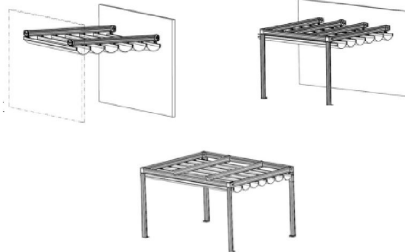

PERGOLA SYSTEM

CODE	DESCRIPTION	PACKING
AL-PERG-GUI 	Aluminum Guide Track For Pergola WHITE	1 Pc x 19.20 Ft Pc x 5.8 m
AL-PERG-COL 	Aluminum Column For Pergola WHITE	1 Pc x 16.40 Ft Pc x 5 m
AL-PERG-BAR 	Aluminum Bar For Pergola WHITE	1 Pc x 19.20 Ft Pc x 5.8 m
PERG-END-BAR 	Plastic End Cup for Pergola Bar WHITE TO BE USED WITH ALUMINUM BAR FOR PERGOLA (AL-PERG-BAR). ** 2 PC NEEDED PER BAR.	Pc
PERG-BAR-JOINT 	Bar Connector for Pergola OPTIONAL-TO BE USED WITH ALUMINUM BAR FOR PERGOLA (AL-PERG-BAR). ** 3.28 Ft long	Pc

CODE	DESCRIPTION	PACKING
<p>PERG-CARRIER-001</p> 	<p>Small Carrier For Pergola</p> <p>** 1 PC NEEDED PER BAR</p>	<p>Pc</p>
<p>PERG-CARRIER-002</p> 	<p>Large Carrier For Pergola</p> <p>** 1 PC NEEDED PER BAR</p>	<p>Pc</p>
<p>PERG-CARRIER-003</p> 	<p>Extensible Carrier For Pergola</p> <p>OPTIONAL - TO BE USED AS SMALL OR LARGE CARRIER.</p>	<p>Pc</p>
<p>PERG-BAR-001</p> 	<p>First Transverse Bar Fixing For Pergola</p>	<p>Kit</p>
<p>PERG-SUPPORT-002</p> 	<p>Frontal Support for Pergola</p>	<p>Pc</p>
<p>PERG-ROLL-01</p> 	<p>Support Right for Pergola</p>	<p>Pc</p>
<p>PERG-ROLL-02</p> 	<p>Support Left for Pergola</p>	<p>Pc</p>
<p>PERG-END-COL</p> 	<p>End Cup for Pergola Column WHITE</p> <p>TO BE USED WITH ALUMINUM COLUMN FOR PERGOLA (AL-PERG-COL)</p>	<p>Pc</p>