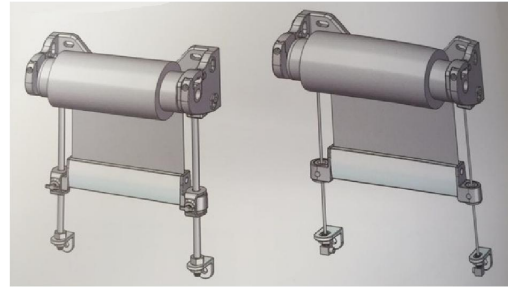

MAXI ROLLER

Maximun Size: Width 16.40 Ft X 16.40 Ft High (197" X 197")

Medidas Maximas: 5 m de ancho X 5 m de alto

COMPONENTS FOR MANUAL MAXI ROLLER 70 mm & 78 mm

CODE	DESCRIPTION	PACKING
MAXI-BRACKET-W 	Aluminum Bracket Kit for Maxi Roller WHITE	Kit
MAXI-165 	Aluminum Manual Control Unit for Maxi Roller WHITE * REDUCTION 1:6.5	Pc
MAXI-SCREW 	Screw Kit for Manual Control Unit for Maxi Roller TO BE USED WITH ALUMINUM MANUAL CONTROL UNIT (MAXI-165)	Kit
AL-MAXI-BRAIL 	Aluminum Bottom Rail for Maxi Roller WHITE	1 Pc x 16.4 Ft 1 Pc x 5 m

<p>TUBE-ST-078</p> 	<p>Roller Tube 78 mm Galvanized Steel</p>	<p>1 Pc x 19.02 Ft</p> <p>1 Pc x 5.8 m</p>
<p>TUBE-JOINT-078</p> 	<p>Roller Shades 78 mm Join Galvanized Steel</p>	<p>Pc</p>
<p>EXT-000-78</p> 	<p>Aluminum End Plug w/Round Pin for 78 mm Galvanized Tube</p>	<p>Pc</p>
<p>EXT-000-SQ78</p> 	<p>Aluminum End Plug Squared for Manual Control and 78 mm Galvanized Tube</p>	<p>Pc</p>
<p>EXT-INSERT</p> 	<p>Plastic Insert 5.8 mm</p> <p>TO BE USED IN ROLLER TUBE (TUBE-ST-070) & BOTTOM RAIL (AL-MAXI-BRAIL)</p>	<p>Ft</p>
<p>EXT-HANDLE-150 EXT-HANDLE-170 EXT-HANDLE-200</p> 	<p>Manual Crank Handle 59" (150cm) WHITE Manual Crank Handle 67" (170cm) WHITE Manual Crank Handle 79" (200cm) WHITE</p>	<p>Pc Pc Pc</p>