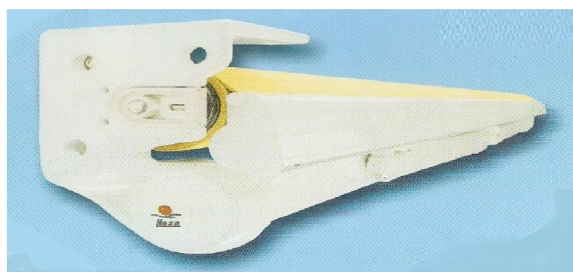

COMPLET AWNING SYSTEM

Maximun Size: Width 19.69 Ft X 9.84 Ft Projection (236.28" X 118")

Medidas Maximas: 6 m de ancho X 3 m de proyeccion

CODE	DESCRIPTION	PACKING
COMP-001W 	Aluminum Support Kit for Complet Awning	Kit
MNCP-111 	Aluminum Manual Control Unit for Complet and Monobloc Awnings WHITE * REDUCTION 1:11	Pc
COMP-SCREW 	Screw Kit use for Complet Awning Manual Control Unit * REDUCTION 1:11 TO BE USED WITH ALUMINUM MANUAL CONTROL UNIT (MNCP-111)	Kit
MNCP-004 	Connector kit for EVO 80 Bottom Rail	Kit
AL-MNCP-80W 	Aluminum Bottom Rail EVO 80 mm WHITE	1 Pc x 19.02 Ft Pc x 5.8 m

<p>END-MNCP-80W</p> 	<p>Plastic End Cup for EVO 80 mm Bottom Rail WHITE</p> <p>* w/screws</p> <p>TO BE USED WITH ALUMINUM BOTTOM RAIL EVO 80 mm (AL-MNCP-80W)</p>	<p>Kit</p>
<p>AL-TUBE-78</p> 	<p>Aluminum Tube 78 mm</p> <p>** Available in 24 Ft (732 cm) & 12 Ft (366 cm)</p>	<p>1 Pc x 24 FT or 1 Pc x 12 FT</p> <p>1 Pc x 7.32 m or 1 Pc x 3.66 m</p>
<p>TUBE-ST-078</p> 	<p>Roller Tube 78 mm Galvanized Steel</p>	<p>1 Pc x 19.02 Ft</p> <p>1 Pc x 5.8 m</p>
<p>TUBE-JOINT-078</p> 	<p>Roller Shades 78 mm Join Galvanized Steel</p>	<p>Pc</p>
<p>EXT-000-78</p> 	<p>Aluminum End Plug w/Round Pin for 78 mm Galvanized Tube</p>	<p>Pc</p>
<p>EXT-000-SQ78</p> 	<p>Aluminum End Plug Squared for Manual Control and 78 mm Galvanized Tube</p>	<p>Pc</p>
<p>EXT-INSERT</p> 	<p>Plastic Insert 5.8 mm</p> <p>TO BE USED IN ROLLER TUBE (TUBE-ST-078) & BOTTOM RAIL (AL-MNCP-80W)</p>	<p>Ft</p>
<p>ARMS-150 ARMS-200 ARMS-250 ARMS-300 ARMS-350</p>	<p>150 cm (59.06") Arm for Complete & Monobloc System WHITE 200 cm (78.74") Arm for Complete & Monobloc System WHITE 250 cm (98.43") Arm for Complete & Monobloc System WHITE 300 cm (118.11") Arm for Complete & Monobloc System WHITE 350 cm (137.80") Arm for Complete & Monobloc System WHITE</p>	<p>PAIR PAIR PAIR PAIR PAIR</p>
		